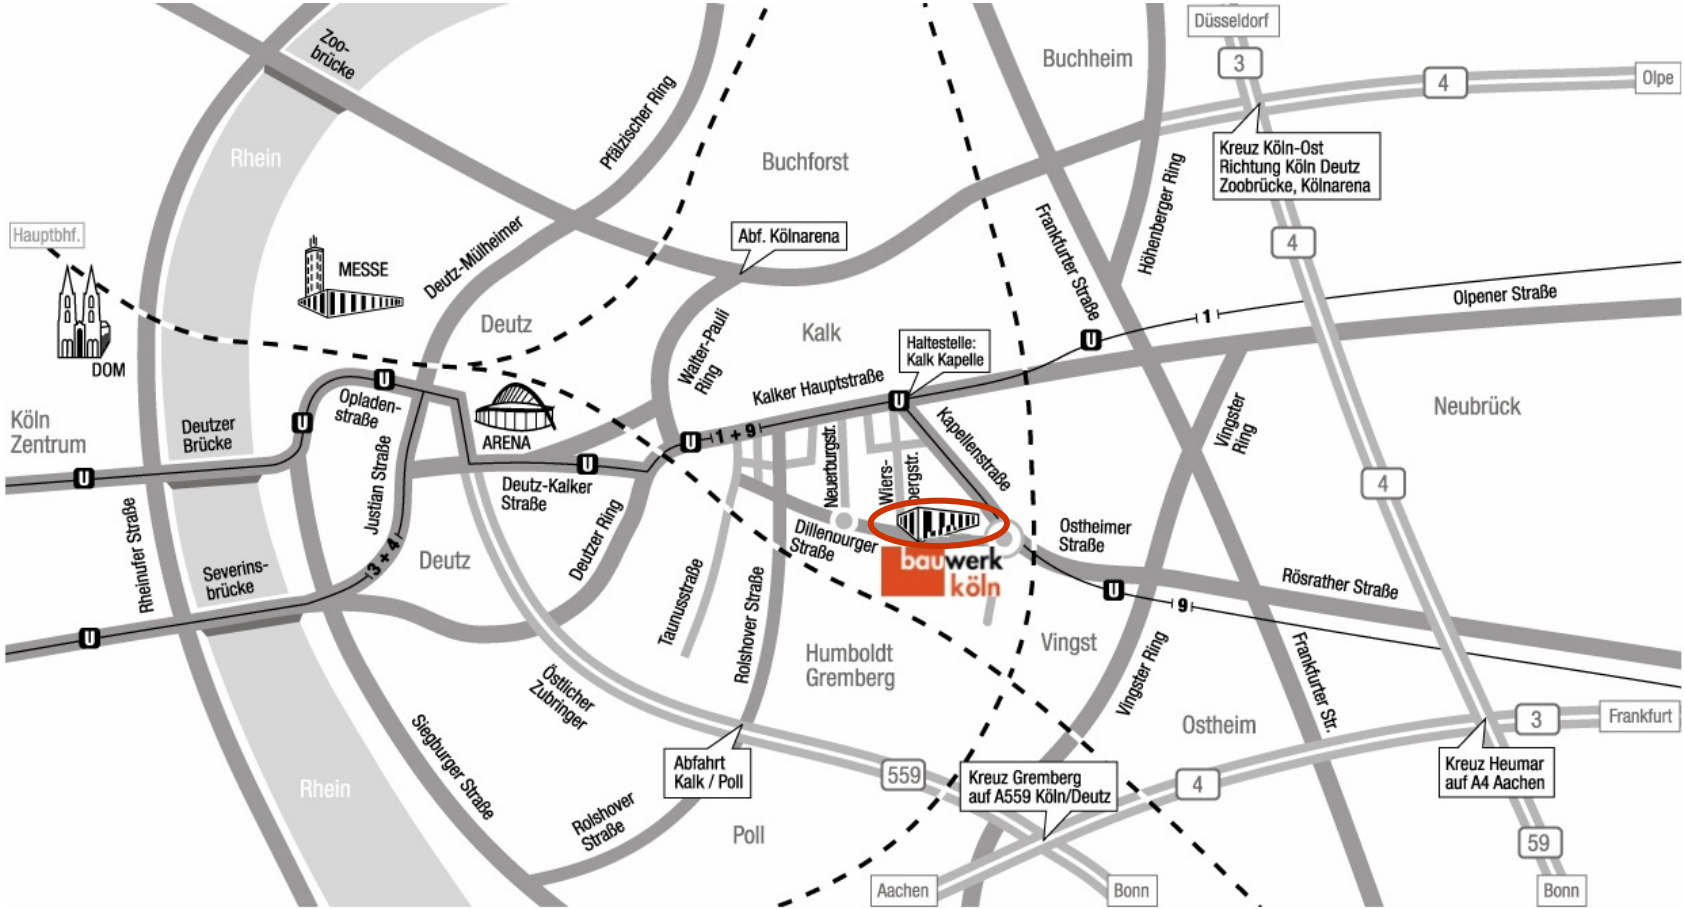

Location plan: **bauwerk köln**

Location plan: **bauwerk köln**

By public transport:

With tram lines 1 or 9 upto stop **Kalk-Kapelle** go opposite the stop into the **Kapellenstraße**. Straight on upto the roundabout, then turn right into the **Dillenburger Straße**. You will find us after approx. 200 meters on the right hand side.

By car:

Across the **ZooBrücke** or from the motorways **A3/A4** via **Kreuz Köln-Ost**:

Slip road **Kölnarena/Polizeipräsidium**, drive straight on across two traffic lights, then turn left at the police station into **Kalker Hauptstraße**, turn right into the **Rolshover Straße** (At the corner **ZEEMAN/Hirschapotheke**). At the next traffic light, please turn left into the **Dillenburger Straße**. You will find us on the left hand side approx. 250 meters after the roundabout.

From downtown:

Across the **Deutzer Brücke**, turn right into **Justinian Straße** after the 3rd possibility (**Kreuzung Opladener Str./Justinian Str.**). Turn left into the **Deutz-Kalker Straße** at at the next great crossroads towards **Köln-Kalk (Köln-Arcaden Shopping Mall)**. Turn right into **Rolshover Straße** (At the corner **ZEEMAN/Hirschapotheke**). Turn left into **Dillenburger Straße** at the next traffic lights. You will find us on the left hand side approx. 250 meters after the roundabout.

From **A3/ A4/ A559** via **Kreuz Gremberg**:

Take the A559 at **Kreuz Gremberg** towards **Köln-Zentrum** or **Köln-Deutz**, exit **Köln-Kalk**. Turn right into the **Rolshover Straße**. Turn right into the **Dillenburger Straße** at the traffic lights after passing the railway underbridge. You will find us on the left hand side approx. 250 meters after the roundabout.